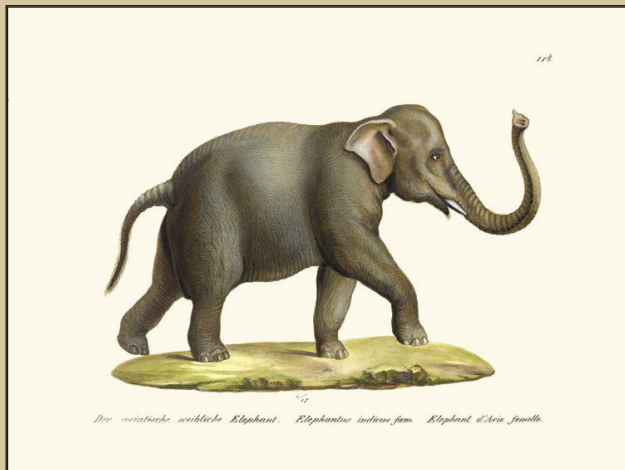

Elephants

From Historie Naturelle by Georges-Louis Leclerc, Comte de Buffon, Paris 1749-1778

EL 01

Elephant Mother

EL 02

Elephant

Print Size - 12" x 9"
Custom sizes available upon request.

All prints are Giclees on 308 gram 100% cotton archival paper.
Archival rated colorfast to at least 65 years with proper handling.

Beaux Arts
1505 Hi Line Dr.
Dallas, Texas 75207

Elephants

From Karl Joseph Brodtmann's *Naturhistorische Bilder Gallerie aus dem Thierreiche*, Zurich 1830

EL 03

Asian Elephant (Male)

EL 04

African Elephant

EL 05

Asian Elephant (Female)

EL 06

Indian Elephant

Print Size - 12" x 16"

Custom sizes available upon request.

All prints are Giclees on 308 gram 100% cotton archival paper.
Archival rated colorfast to at least 65 years with proper handling.