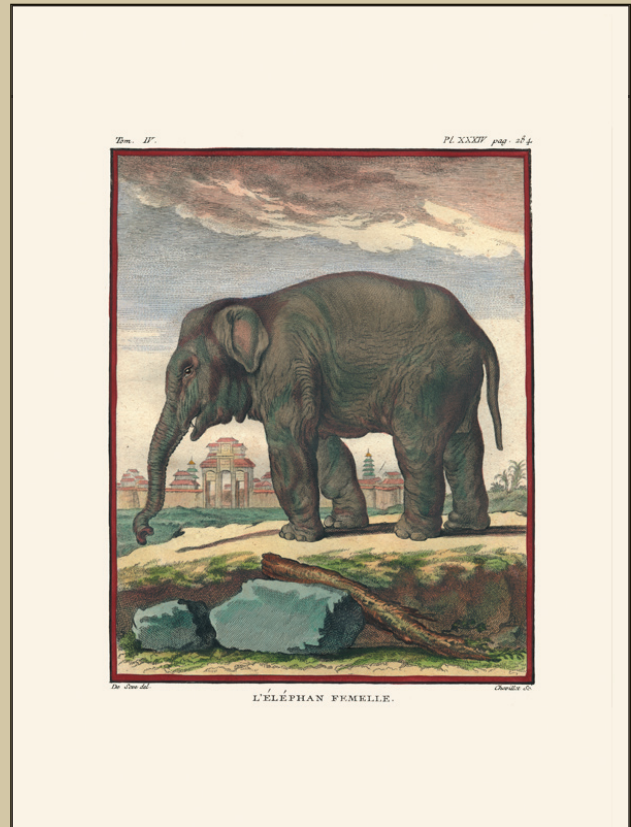

Elephants

From Historie Naturelle by Georges-Louis Leclerc, Comte de Buffon, Paris 1749-1778

EL 01

Elephant Mother

EL 02

Elephant

Print Size - 12" x 9"
Custom sizes available upon request.

All prints are Giclees on 308 gram 100% cotton archival paper.
Archival rated colorfast to at least 65 years with proper handling.

Beaux Arts
1505 Hi Line Dr.
Dallas, Texas 75207

Elephants

From Karl Joseph Brodtmann's *Naturhistorische Bilder Gallerie aus dem Thierreiche*, Zurich 1830

EL 03

Asian Elephant (Male)

EL 04

African Elephant

EL 05

Asian Elephant (Female)

EL 06

Indian Elephant

Print Size - 12" x 16"

Custom sizes available upon request.

All prints are Giclees on 308 gram 100% cotton archival paper.
Archival rated colorfast to at least 65 years with proper handling.