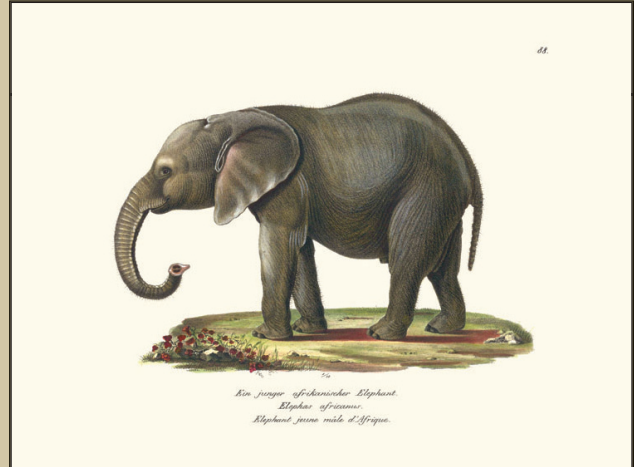

Elephants

From Historie Naturelle by Georges-Louis Leclerc, Comte de Buffon, Paris 1749-1778

EL 01

Elephant Mother

EL 02

Elephant

Print Size - 12" x 9"
Custom sizes available upon request.

All prints are Giclees on 308 gram 100% cotton archival paper.
Archival rated colorfast to at least 65 years with proper handling.

Beaux Arts
1505 Hi Line Dr.
Dallas, Texas 75207

Elephants

From Karl Joseph Brodtmann's *Naturhistorische Bilder Gallerie aus dem Thierreiche*, Zurich 1830

EL 03

Asian Elephant (Male)

EL 04

African Elephant

EL 05

Asian Elephant (Female)

EL 06

Indian Elephant

Print Size - 12" x 16"

Custom sizes available upon request.

All prints are Giclees on 308 gram 100% cotton archival paper.
Archival rated colorfast to at least 65 years with proper handling.