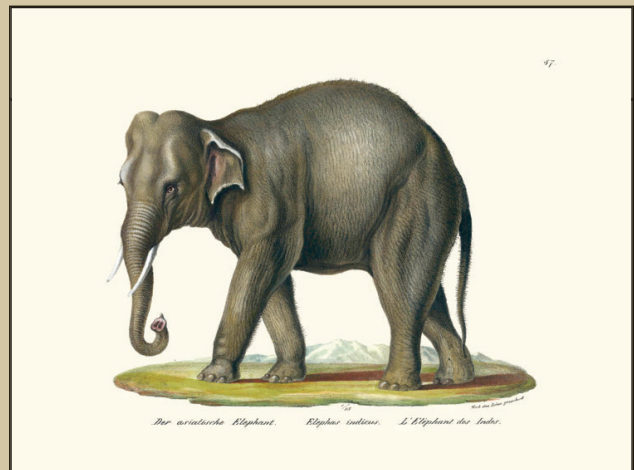

Elephants

From Historie Naturelle by Georges-Louis Leclerc, Comte de Buffon, Paris 1749-1778

EL 01

Elephant Mother

EL 02

Elephant

Print Size - 12" x 9"
Custom sizes available upon request.

All prints are Giclees on 308 gram 100% cotton archival paper.
Archival rated colorfast to at least 65 years with proper handling.

Beaux Arts
1505 Hi Line Dr.
Dallas, Texas 75207

Elephants

From Karl Joseph Brodtmann's *Naturhistorische Bilder Gallerie aus dem Thierreiche*, Zurich 1830

EL 03

Asian Elephant (Male)

EL 04

African Elephant

EL 05

Asian Elephant (Female)

EL 06

Indian Elephant

Print Size - 12" x 16"

Custom sizes available upon request.

All prints are Giclees on 308 gram 100% cotton archival paper.
Archival rated colorfast to at least 65 years with proper handling.