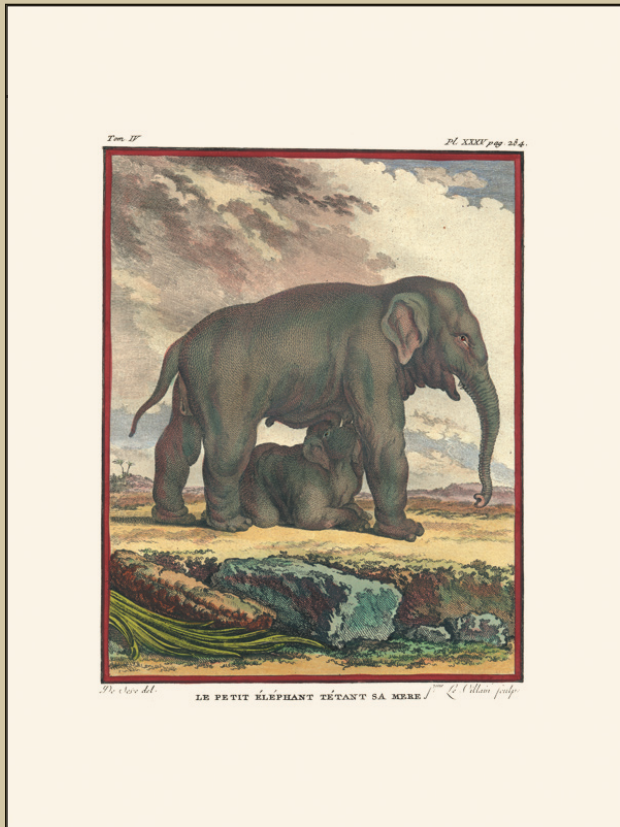

Elephants

From Historie Naturelle by Georges-Louis Leclerc, Comte de Buffon, Paris 1749-1778

EL 01

Elephant Mother

EL 02

Elephant

Print Size - 12" x 9"
Custom sizes available upon request.

All prints are Giclees on 308 gram 100% cotton archival paper.
Archival rated colorfast to at least 65 years with proper handling.

Beaux Arts
1505 Hi Line Dr.
Dallas, Texas 75207

Elephants

From Karl Joseph Brodtmann's *Naturhistorische Bilder Gallerie aus dem Thierreiche*, Zurich 1830

EL 03

Asian Elephant (Male)

EL 04

African Elephant

EL 05

Asian Elephant (Female)

EL 06

Indian Elephant

Print Size - 12" x 16"

Custom sizes available upon request.

All prints are Giclees on 308 gram 100% cotton archival paper.
Archival rated colorfast to at least 65 years with proper handling.