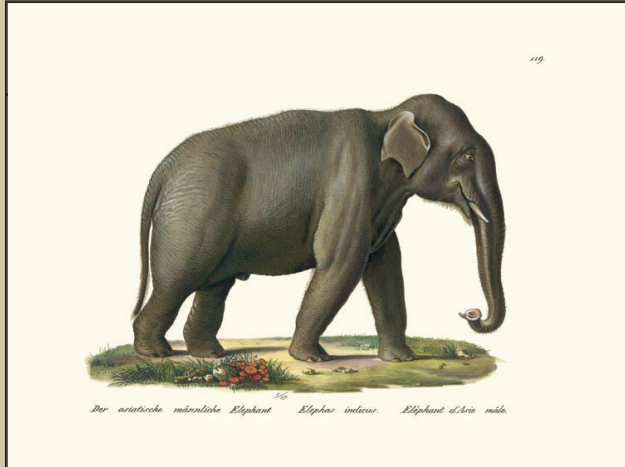

Elephants

From Historie Naturelle by Georges-Louis Leclerc, Comte de Buffon, Paris 1749-1778

EL 01

Elephant Mother

EL 02

Elephant

Print Size - 12" x 9"
Custom sizes available upon request.

All prints are Giclees on 308 gram 100% cotton archival paper.
Archival rated colorfast to at least 65 years with proper handling.

Beaux Arts
1505 Hi Line Dr.
Dallas, Texas 75207

Elephants

From Karl Joseph Brodtmann's *Naturhistorische Bilder Gallerie aus dem Thierreiche*, Zurich 1830

EL 03

Asian Elephant (Male)

EL 04

African Elephant

EL 05

Asian Elephant (Female)

EL 06

Indian Elephant

Print Size - 12" x 16"

Custom sizes available upon request.

All prints are Giclees on 308 gram 100% cotton archival paper.
Archival rated colorfast to at least 65 years with proper handling.