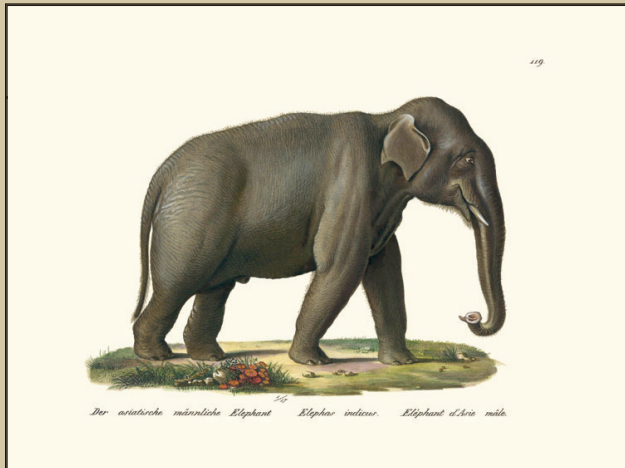

# Elephants

*From Historie Naturelle by Georges-Louis Leclerc, Comte de Buffon, Paris 1749-1778*

EL 01

Elephant Mother

EL 02

Elephant

Print Size - 12" x 9"  
Custom sizes available upon request.

All prints are Giclees on 308 gram 100% cotton archival paper.  
Archival rated colorfast to at least 65 years with proper handling.

# Elephants

From Karl Joseph Brodtmann's *Naturhistorische Bilder Gallerie aus dem Thierreiche*, Zurich 1830

EL 03 Asian Elephant (Male)

EL 04 African Elephant

EL 05 Asian Elephant (Female)

EL 06 Indian Elephant

Print Size - 12" x 16"  
Custom sizes available upon request.

All prints are Giclees on 308 gram 100% cotton archival paper.  
Archival rated colorfast to at least 65 years with proper handling.