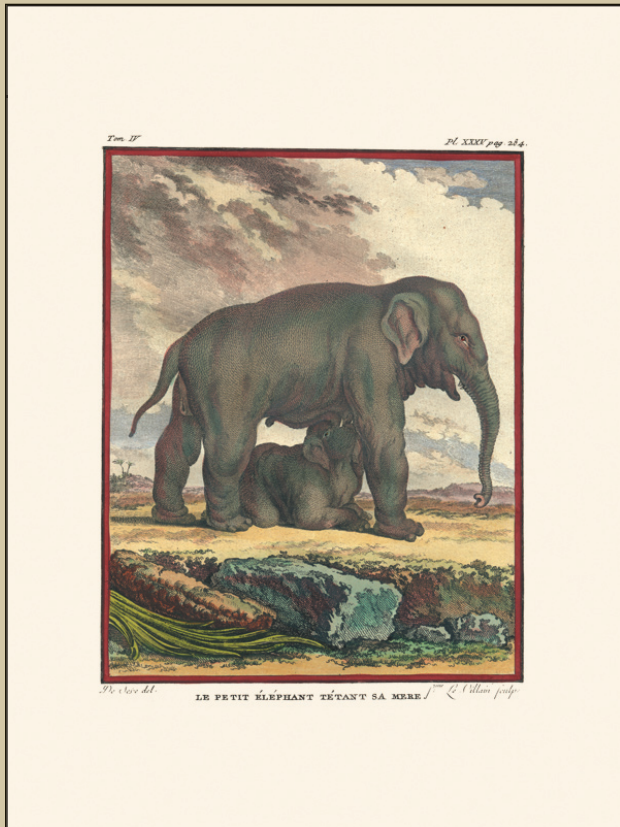

# Elephants

*From Historie Naturelle by Georges-Louis Leclerc, Comte de Buffon, Paris 1749-1778*

EL 01

Elephant Mother

EL 02

Elephant

Print Size - 12" x 9"  
Custom sizes available upon request.

All prints are Giclees on 308 gram 100% cotton archival paper.  
Archival rated colorfast to at least 65 years with proper handling.

# Elephants

From Karl Joseph Brodtmann's *Naturhistorische Bilder Gallerie aus dem Thierreiche*, Zurich 1830

EL 03 Asian Elephant (Male)

EL 04 African Elephant

EL 05 Asian Elephant (Female)

EL 06 Indian Elephant

Print Size - 12" x 16"  
Custom sizes available upon request.

All prints are Giclees on 308 gram 100% cotton archival paper.  
Archival rated colorfast to at least 65 years with proper handling.