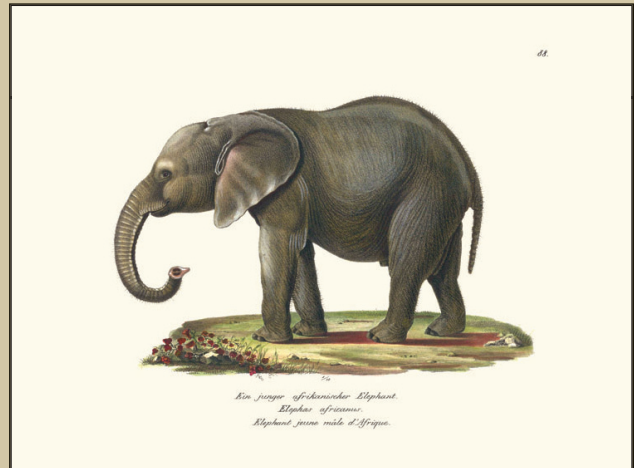

EL 04 African Elephant