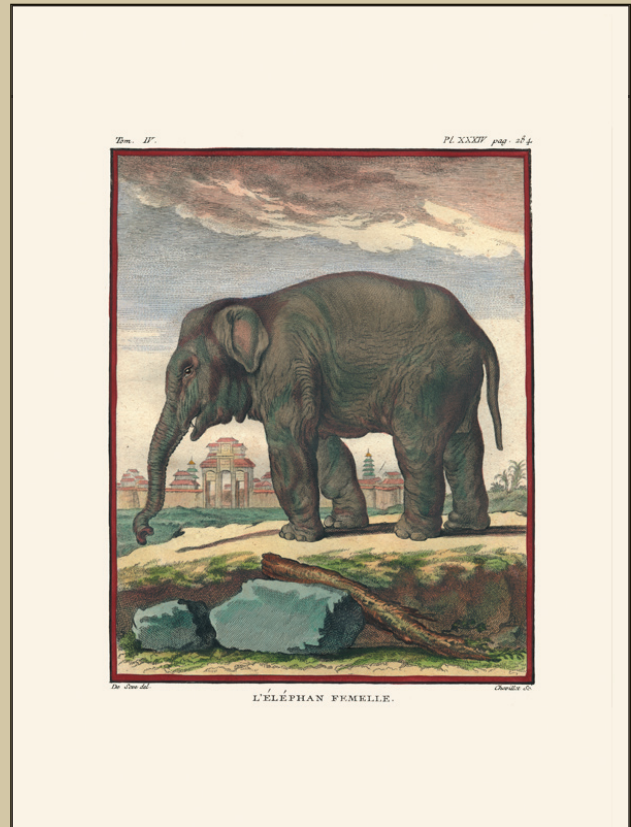

# Elephants

*From Historie Naturelle by Georges-Louis Leclerc, Comte de Buffon, Paris 1749-1778*

EL 01

Elephant Mother

EL 02

Elephant

Print Size - 12" x 9"  
Custom sizes available upon request.

All prints are Giclees on 308 gram 100% cotton archival paper.  
Archival rated colorfast to at least 65 years with proper handling.

# Elephants

From Karl Joseph Brodtmann's *Naturhistorische Bilder Gallerie aus dem Thierreiche*, Zurich 1830

EL 03 Asian Elephant (Male)

EL 04 African Elephant

EL 05 Asian Elephant (Female)

EL 06 Indian Elephant

Print Size - 12" x 16"  
Custom sizes available upon request.

All prints are Giclees on 308 gram 100% cotton archival paper.  
Archival rated colorfast to at least 65 years with proper handling.