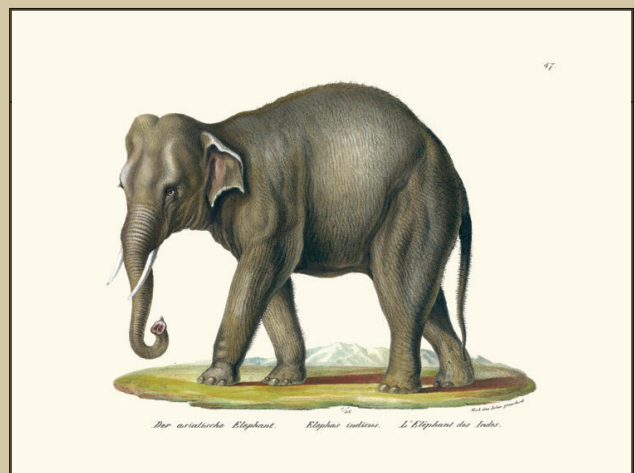

# Elephants

*From Historie Naturelle by Georges-Louis Leclerc, Comte de Buffon, Paris 1749-1778*

EL 01

Elephant Mother

EL 02

Elephant

Print Size - 12" x 9"  
Custom sizes available upon request.

All prints are Giclees on 308 gram 100% cotton archival paper.  
Archival rated colorfast to at least 65 years with proper handling.

# Elephants

From Karl Joseph Brodtmann's *Naturhistorische Bilder Gallerie aus dem Thierreiche*, Zurich 1830

EL 03 Asian Elephant (Male)

EL 04 African Elephant

EL 05 Asian Elephant (Female)

EL 06 Indian Elephant

Print Size - 12" x 16"  
Custom sizes available upon request.

All prints are Giclees on 308 gram 100% cotton archival paper.  
Archival rated colorfast to at least 65 years with proper handling.