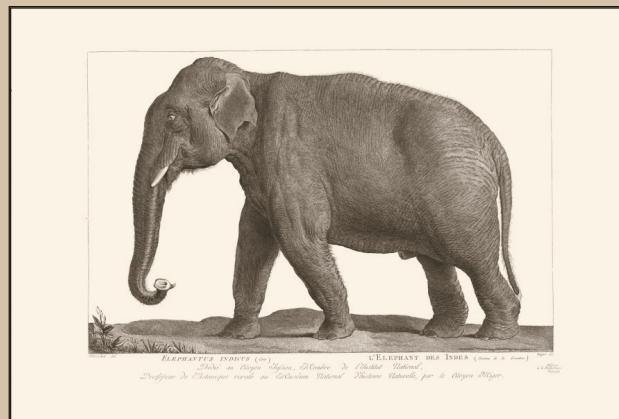

Tiger, Rhinoceros, Elephant

From La Menagerie du Museum National d'Histoire Naturelle, Paris 1800

By Bernard-Germain Étienne Delaville, Comte de Lacépède

LRE 01

Lion

LRE 02

Rhinoceros

LRE 03

Elephant

Print Size - 18" x 24"

Custom sizes available upon request.

All prints are Giclees on 308 gram 100% cotton archival paper.
Archival rated colorfast to at least 65 years with proper handling.

Beaux Arts
1505 Hi Line Dr.
Dallas, Texas 75207