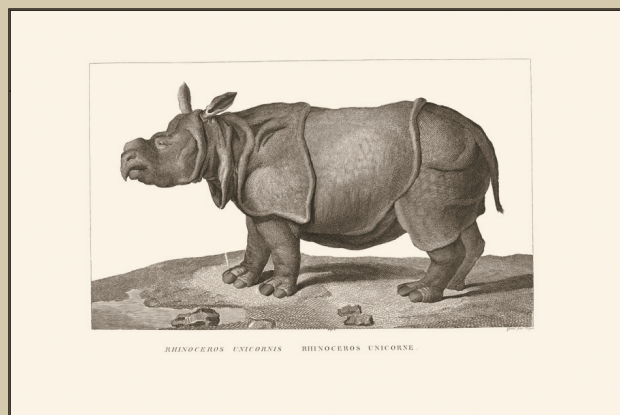

Tiger, Rhinoceros, Elephant

From La Menagerie du Muscum National d'Histoire Naturelle, Paris 1800

By Bernard-Germain-Etienne Delaville, Comte de Lacépède

LRE 01

Lion

LRE 02

Rhinoceros

LRE 03

Elephant

Print Size - 18" x 24"

Custom sizes available upon request.

All prints are Giclees on 308 gram 100% cotton archival paper.
Archival rated colorfast to at least 65 years with proper handling.