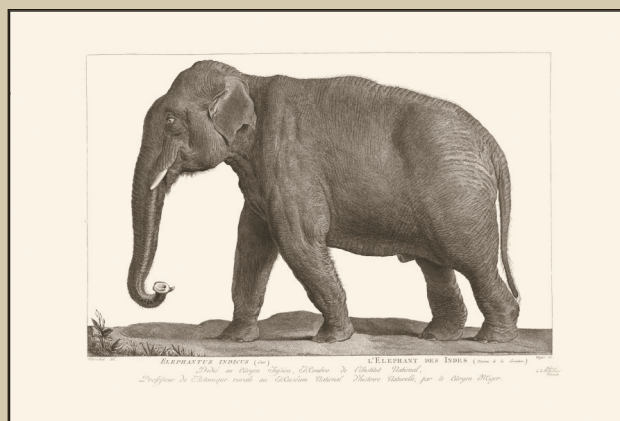

Tiger, Rhinoceros, Elephant

From La Menagerie du Muscum National d'Histoire Naturelle, Paris 1800

By Bernard-Germain-Etienne Delaville, Comte de Lacépède

LRE 01

Lion

LRE 02

Rhinoceros

LRE 03

Elephant

Print Size - 18" x 24"

Custom sizes available upon request.

All prints are Giclees on 308 gram 100% cotton archival paper.
Archival rated colorfast to at least 65 years with proper handling.