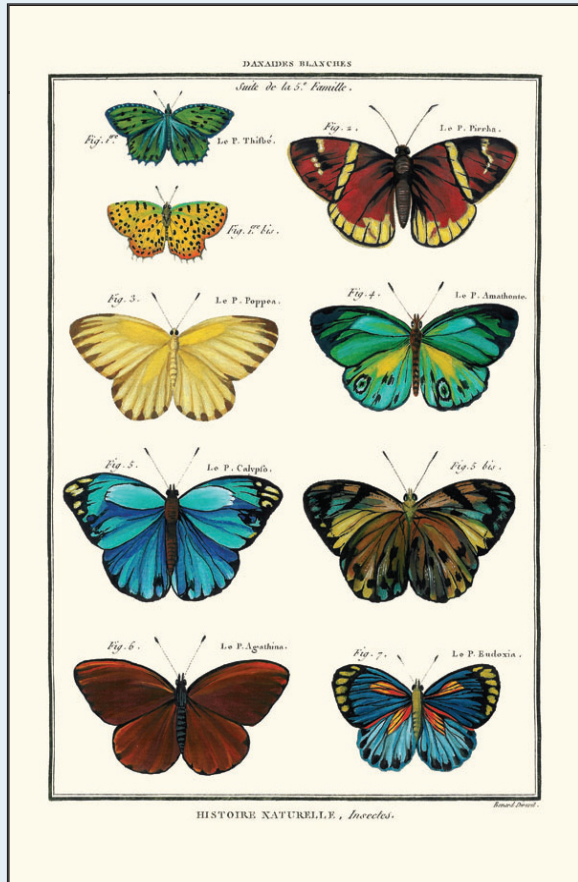

Butterflies

BF 20 Danaïdes Blanches (Butterflies)

BF 21 Nymphes À Yeux (Butterflies)

Print Size - 19" x 14"

Custom sizes available upon request.

All prints are Giclées on 308 gram 100% cotton archival paper.
Archival rated colorfast to at least 65 years with proper handling.