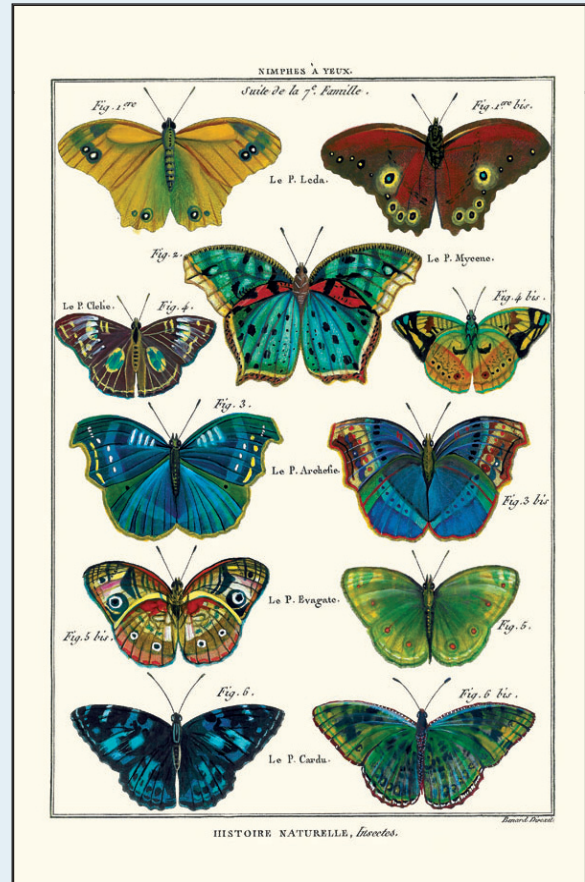

Butterflies

BF 20 Danaïdes Blanches (Butterflies)

BF 21 Nymphes À Yeux (Butterflies)

Print Size - 19" x 14"

Custom sizes available upon request.

All prints are Giclées on 308 gram 100% cotton archival paper.
Archival rated colorfast to at least 65 years with proper handling.